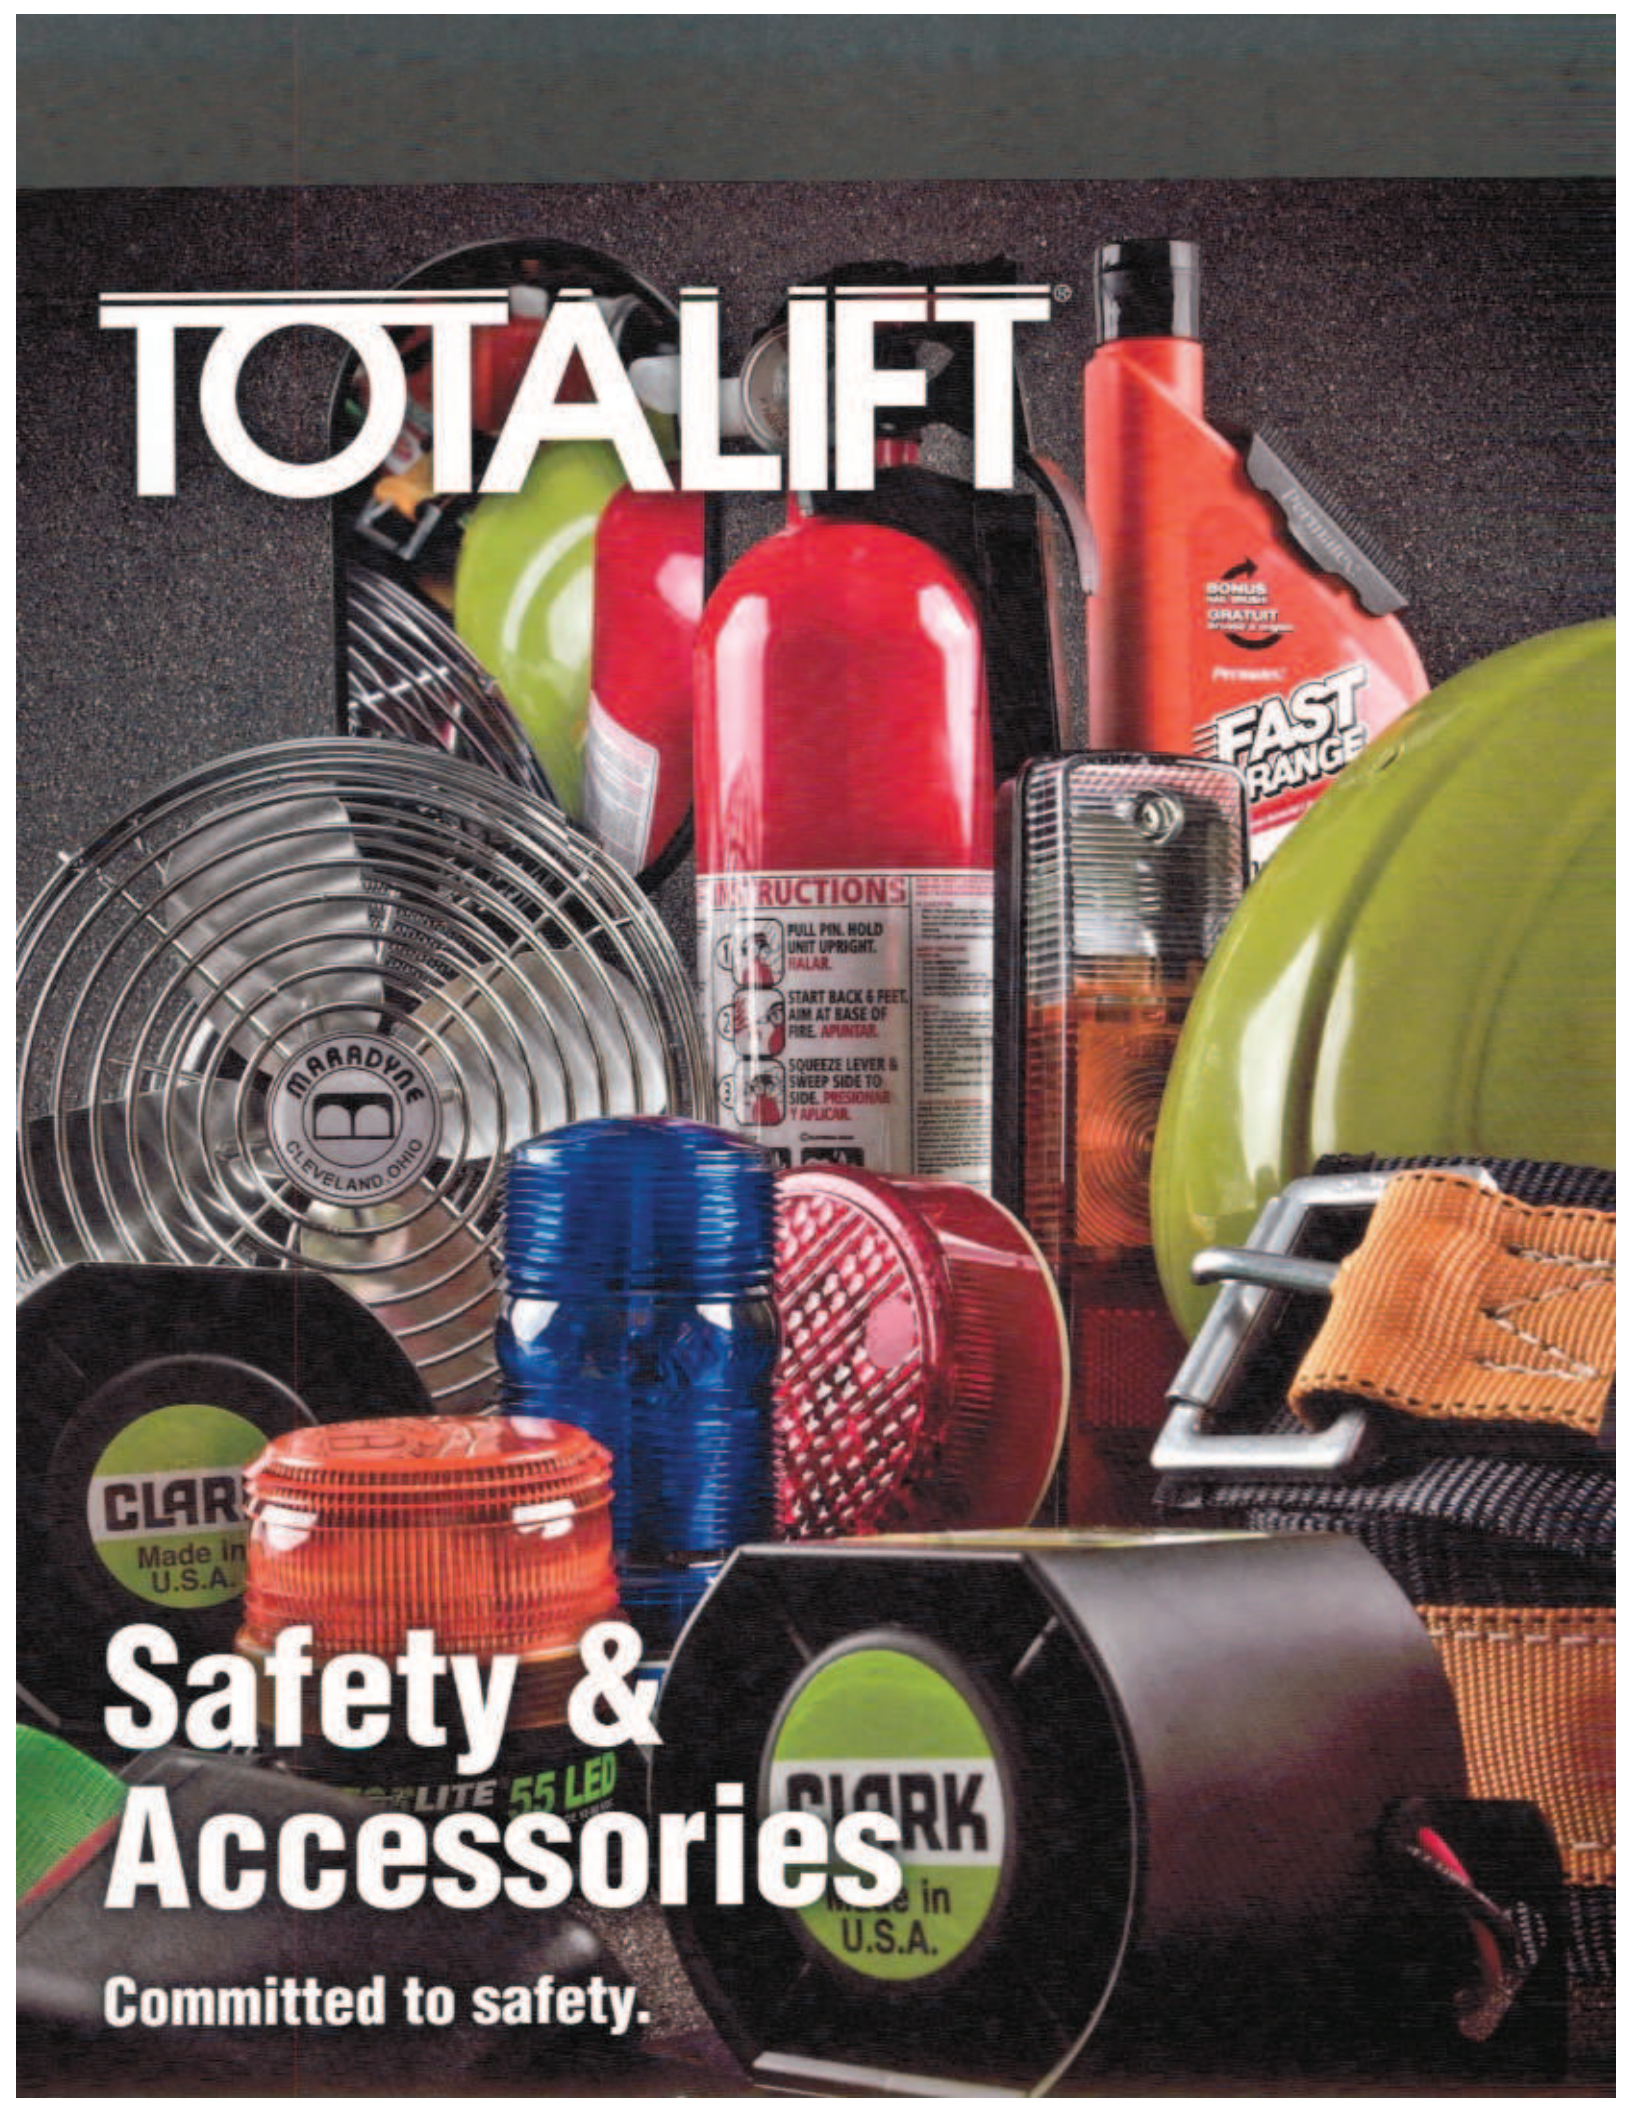

TOTALIFT®

Safety & Accessories

Committed to safety.

Safety & Accessories

Our commitment to safety:

- Flashing Lights
- Strobe Lights
- Revolving Lights
- Back-Up Lights
- Headlights
- Stop & Tail Lights
- Turn Indicators
- Fire Extinguishers
- Mirrors
- Paint
- Audible Alarms
- Required Safety Equipment
- Operator Restraint System
- Warning Labels